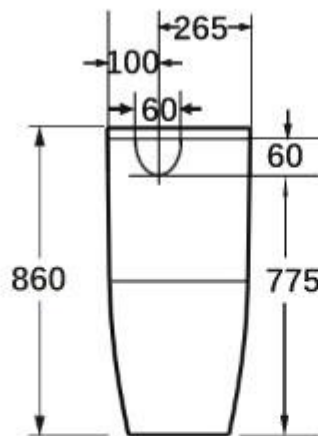

meco international pty ltd.

meco.com.au

for all sales & product inquiries email sales@meco.com.au or call (02) 9618 6999

*all measurements are subject to accepted manufacturing tolerances. please check actual product dimensions prior to installation. meco international pty ltd reserves the right to change specifications at any time without giving prior notification.