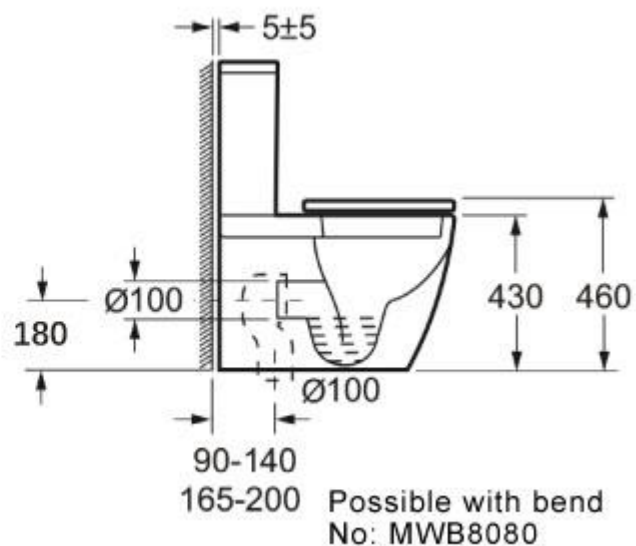

MT018005

version 02

date 13/08/2018

FEATURES

- 4 star WELS rating
- ceramic white pan
- rimless flush

meco international pty ltd.

meco.com.au

for all sales & product inquiries email sales@meco.com.au or call (02) 9618 6999

*all measurements are subject to accepted manufacturing tolerances. please check actual product dimensions prior to installation. meco international pty ltd reserves the right to change specifications at any time without giving prior notification.