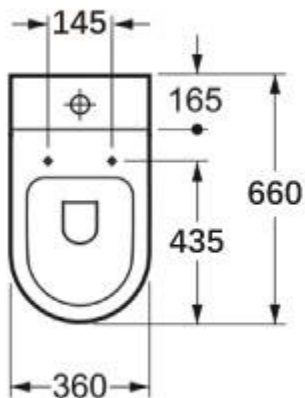

meco international pty ltd.

meco.com.au

for all sales & product inquiries email sales@meco.com.au or call (02) 9618 6999

*all measurements are subject to accepted manufacturing tolerances. please check actual product dimensions prior to installation. meco international pty ltd reserves the right to change specifications at any time without giving prior notification.